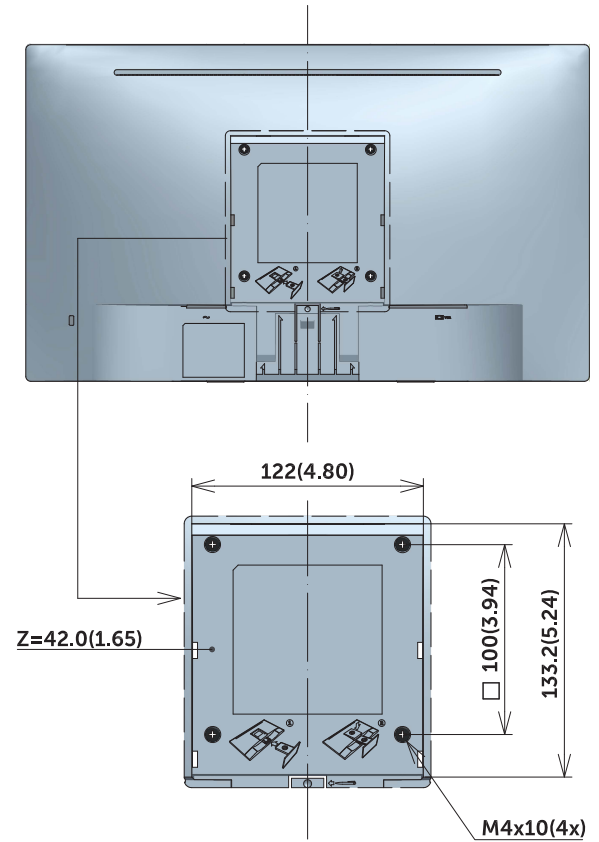

SE1918HV Outline Dimension

Unit : mm(inch)
Dimension : Nominal
Drawing : Not to scale

SE2018HV/SE2018HR Outline Dimension

Unit : mm(inch)
 Dimension : Nominal
 Drawing : Not to scale

SE2218HV Outline Dimension

Unit : mm(inch)
 Dimension : Nominal
 Drawing : Not to scale